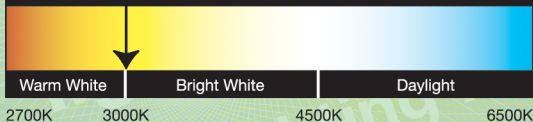

LED

lighting facts[®]

A Program of the U.S. DOE

Light Output (Lumens)	553
Watts	13.9
Lumens per Watt (Efficacy)	39

Color Accuracy	78
Color Rendering Index (CRI)	

Light Color

Correlated Color Temperature (CCT)

3000 (Bright White)

All results are according to IESNA LM-79-2008: *Approved Method for the Electrical and Photometric Testing of Solid-State Lighting*. The U.S. Department of Energy (DOE) verifies product test data and results.