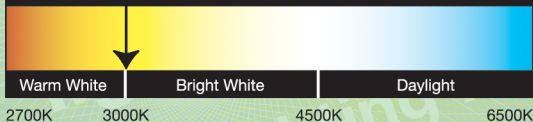

# lighting facts<sup>®</sup>

A Program of the U.S. DOE

Light Output (Lumens)	553
Watts	13.9
Lumens per Watt (Efficacy)	39

Color Accuracy	78
Color Rendering Index (CRI)	

## Light Color

Correlated Color Temperature (CCT)

3000 (Bright White)

All results are according to IESNA LM-79-2008: *Approved Method for the Electrical and Photometric Testing of Solid-State Lighting*. The U.S. Department of Energy (DOE) verifies product test data and results.