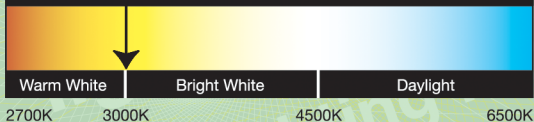

lighting facts[®]

A Program of the U.S. DOE

Light Output (Lumens)	553
Watts	13.9
Lumens per Watt (Efficacy)	39

Color Accuracy	78
Color Rendering Index (CRI)	

Light Color

Correlated Color Temperature (CCT)

3000 (Bright White)

All results are according to IESNA LM-79-2008: *Approved Method for the Electrical and Photometric Testing of Solid-State Lighting*. The U.S. Department of Energy (DOE) verifies product test data and results.