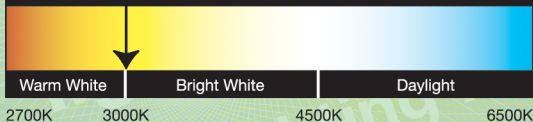

LED

lighting facts[®]

A Program of the U.S. DOE

Light Output (Lumens)	362
Watts	8.9
Lumens per Watt (Efficacy)	41

Color Accuracy	78
Color Rendering Index (CRI)	

Light Color

Correlated Color Temperature (CCT)

3000 (Bright White)

All results are according to IESNA LM-79-2008: *Approved Method for the Electrical and Photometric Testing of Solid-State Lighting*. The U.S. Department of Energy (DOE) verifies product test data and results.