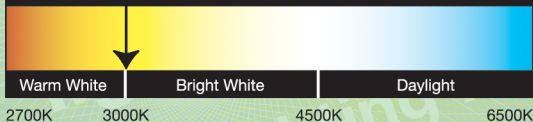

LED

lighting facts[®]

A Program of the U.S. DOE

Light Output (Lumens)	180
Watts	5.2
Lumens per Watt (Efficacy)	36

Color Accuracy	77
Color Rendering Index (CRI)	

Light Color

Correlated Color Temperature (CCT)

3000 (Bright White)

All results are according to IESNA LM-79-2008: *Approved Method for the Electrical and Photometric Testing of Solid-State Lighting*. The U.S. Department of Energy (DOE) verifies product test data and results.