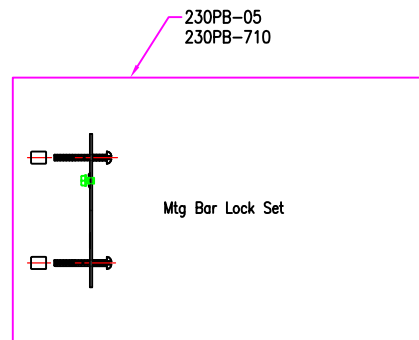

Part number & detail: