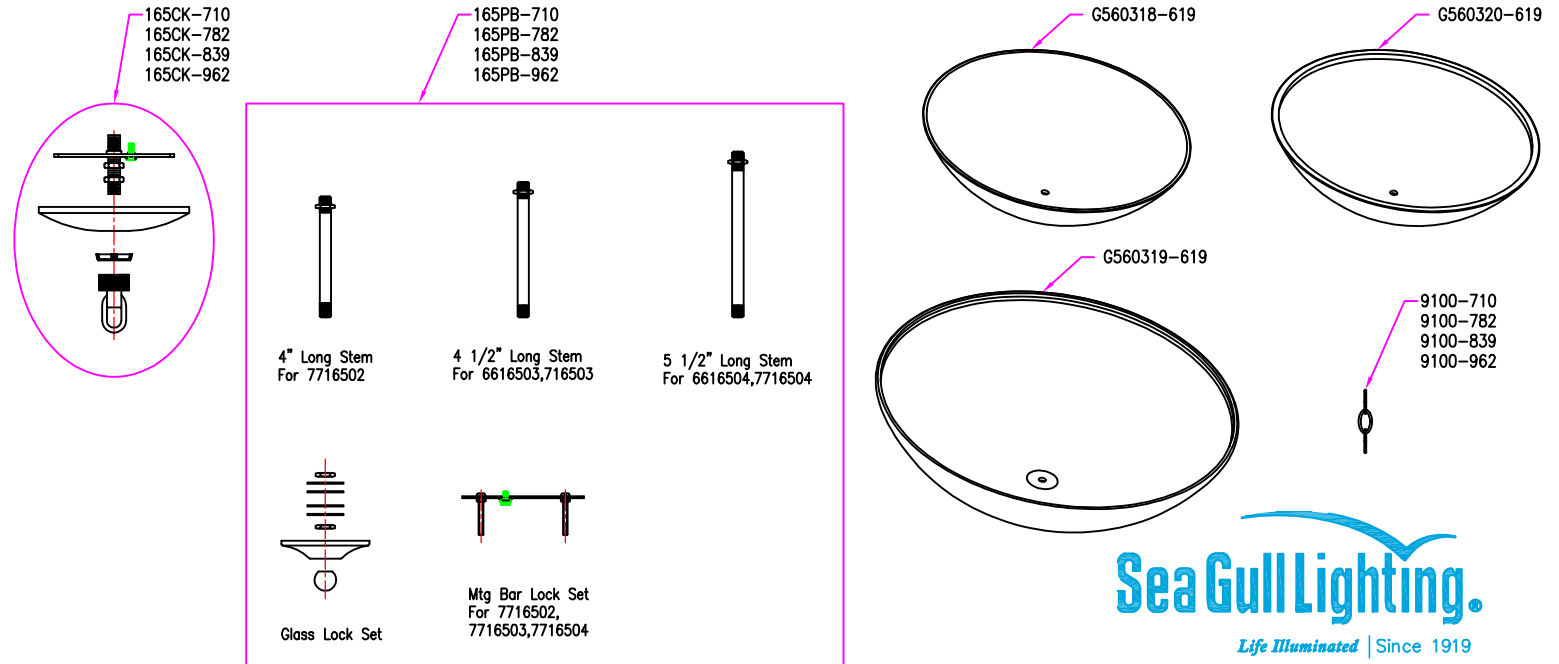

Geary Collection (165) Replacement Parts

6616503-710
6616503-782
6616503-839
6616503-962

6616504-710
6616504-782
6616504-839
6616504-962

7716502-710
7716502-782
7716502-839
7716502-962

7716503-710
7716503-782
7716503-839
7716503-962

7716504-710
7716504-782
7716504-839
7716504-962

All New Replacement Parts:

Part Number	Description	Used On
165CK-XXX	Canopy Kit, Including Canopy, Mtg bar, RTN, Hex nut(2) and Screw collar set	6616503, 6616504, 7716502, 7716503, 7716504
165PB-XXX	Parts Bag, Geary collection	6616503, 6616504, 7716502, 7716503, 7716504
G560318-619	Glass, #13", with 4 1/4" height, Satin Etched	7716502
G560319-619	Glass, #17 3/4", with 5 1/4" height, Satin Etched	7716503, 6616503
G560320-619	Glass, #24", with 6 3/4" height, Satin Etched	7716504, 6616504
9100-XXX	Standard chain, 6FT	6616503, 6616504, 7716502, 7716503, 7716504

Part number & detail:

10/31,2017 Rev: 3