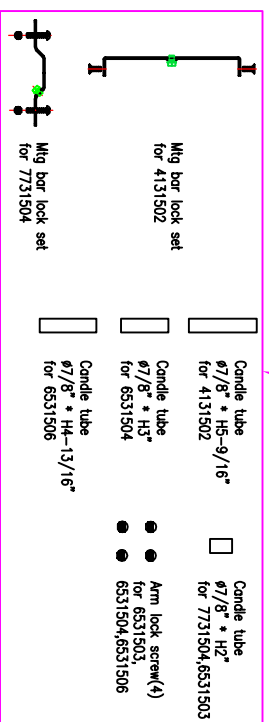

Carra Collection (315) Replacement Parts

All New Replacement Parts:

Part Number	Description	Used On
315CK-797	Canopy kit, including Mlg bar,RTN,Hex nu(2),Canopy,Screw collar set,Swivel and 6" stem/w RTN	6531503,6531504,6531506
315PB-797	Parts bag for Carra collection	For Carra collection
9122-797	Link and loop	6531503,6531504,6531506
9199-797	Accessory stem 12"	6531503,6531504,6531506

Part number & detail:

6531503-808

6531504-808

6531506-808

7731504-808

9199-797

9122-797

9/28,2018 Rev: 1a