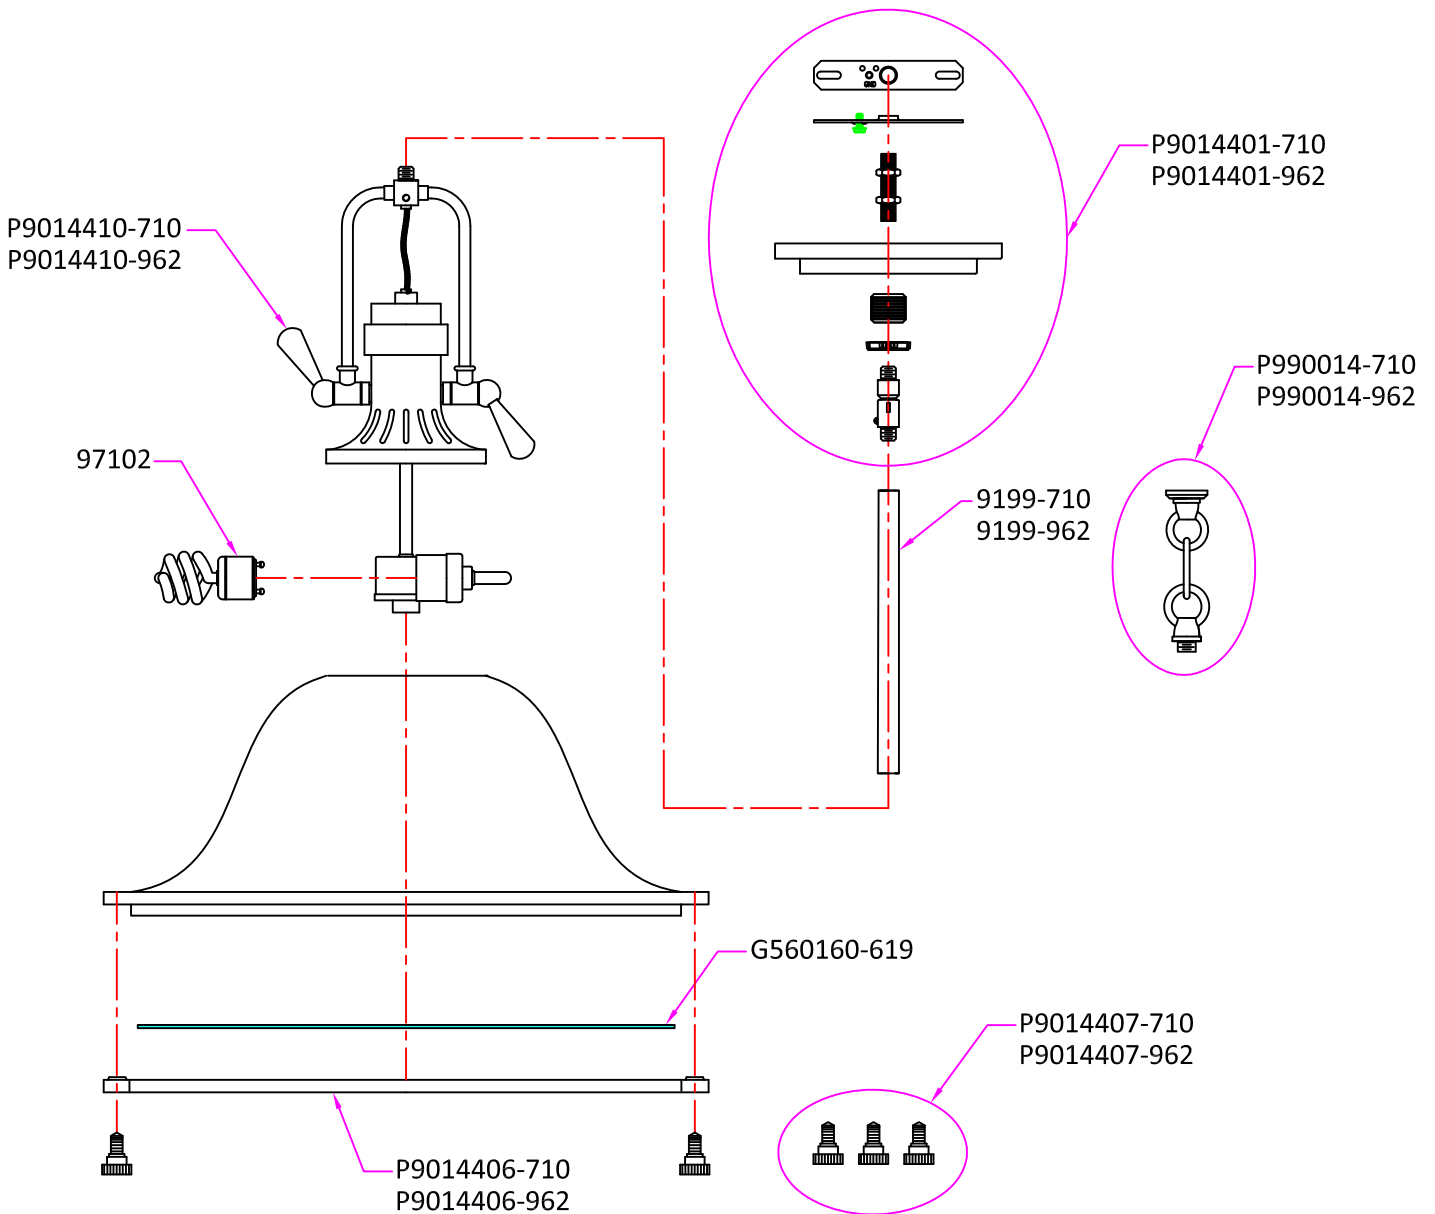

# Replacement Parts

## 6514403BLE

Qty.	Part #	Description
	P9014401-xxx	Canopy Kit, including mounting bar/nipple/hex nut(2)/canopy/screw collar/swivel
	9199-xxx	Stem, 12"
	P990014-xxx	Loop+link+loop, with 1/8-27 nipple
	G560160-619	Glass, Ø19 7/32", with 1/8" thickness
	P9014406-xxx	Bottom ring, Ø19 13/16", with 7/16" height
	P9014407-xxx	Knurled screw, Ø15/16", #1/4, 9/16" long (3pcs)
	P9014410-xxx	Knob, D 1" x H 3 1/8"
	97102	Self ballasted spiral bulb, GU24, 13W, 2700K color temperature

\* Note: -xxx: Represents different finish and optional.  
Available finish please see P/N shown in the drawing or catalog.

**Sea Gull Lighting®**

Life Illuminated | Since 1919

[www.SeaGullLighting.com](http://www.SeaGullLighting.com)