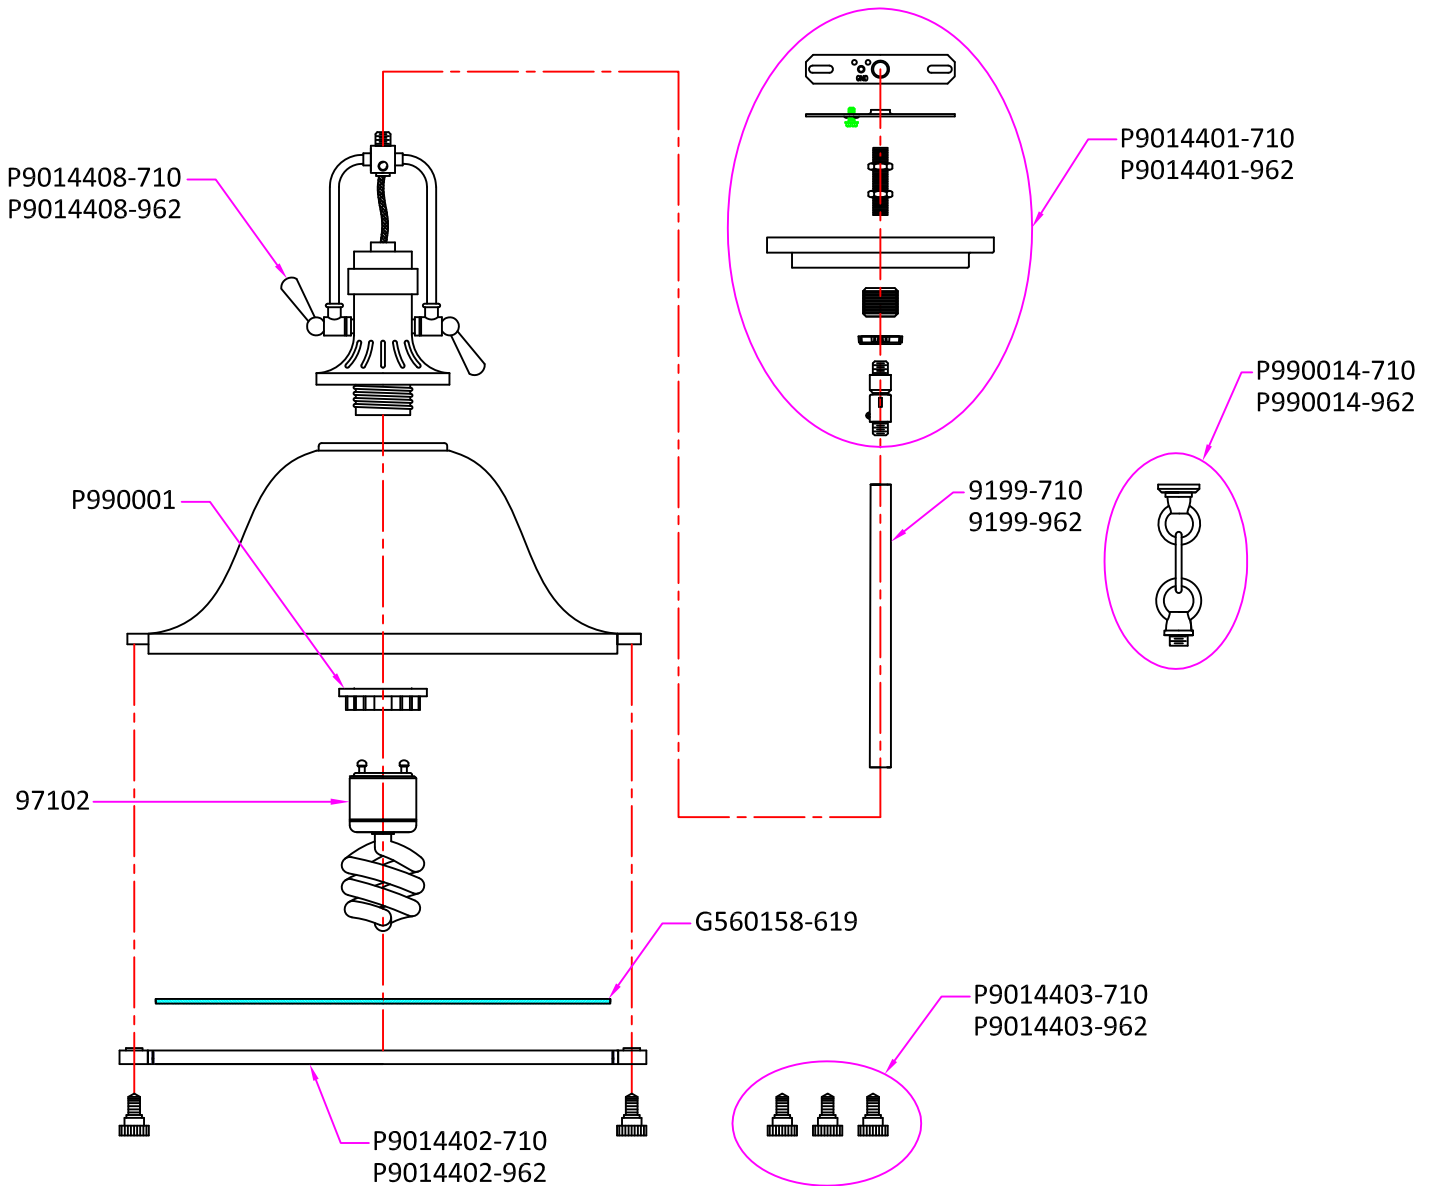

Replacement Parts

6514401BLE

Qty.	Part #	Description
	P9014401-xxx	Canopy Kit, including mounting bar/nipple/hex nut(2)/canopy/screw collar/swivel
	9199-xxx	Stem, 12"
	P990014-xxx	Loop+link+loop, with 1/8-27 nipple
	P990001	Plastic Socket Ring, threads to match GU24 socket, White
	G560158-619	Glass, Ø11 5/8", with 1/8" thickness
	P9014402-xxx	Bottom ring, Ø12 1/8", with 9/32" height
	P9014403-xxx	Knurled screw, Ø5/8", #1/4, 7/16" long (3pcs)
	P9014408-xxx	Knob, D 11/16" x H 2"
	97102	Self ballasted spiral bulb, GU24, 13W, 2700K color temperature

* Note: -xxx: Represents different finish and optional.
Available finish please see P/N shown in the drawing or catalog.

Sea Gull Lighting®

Life Illuminated | Since 1919

www.SeaGullLighting.com