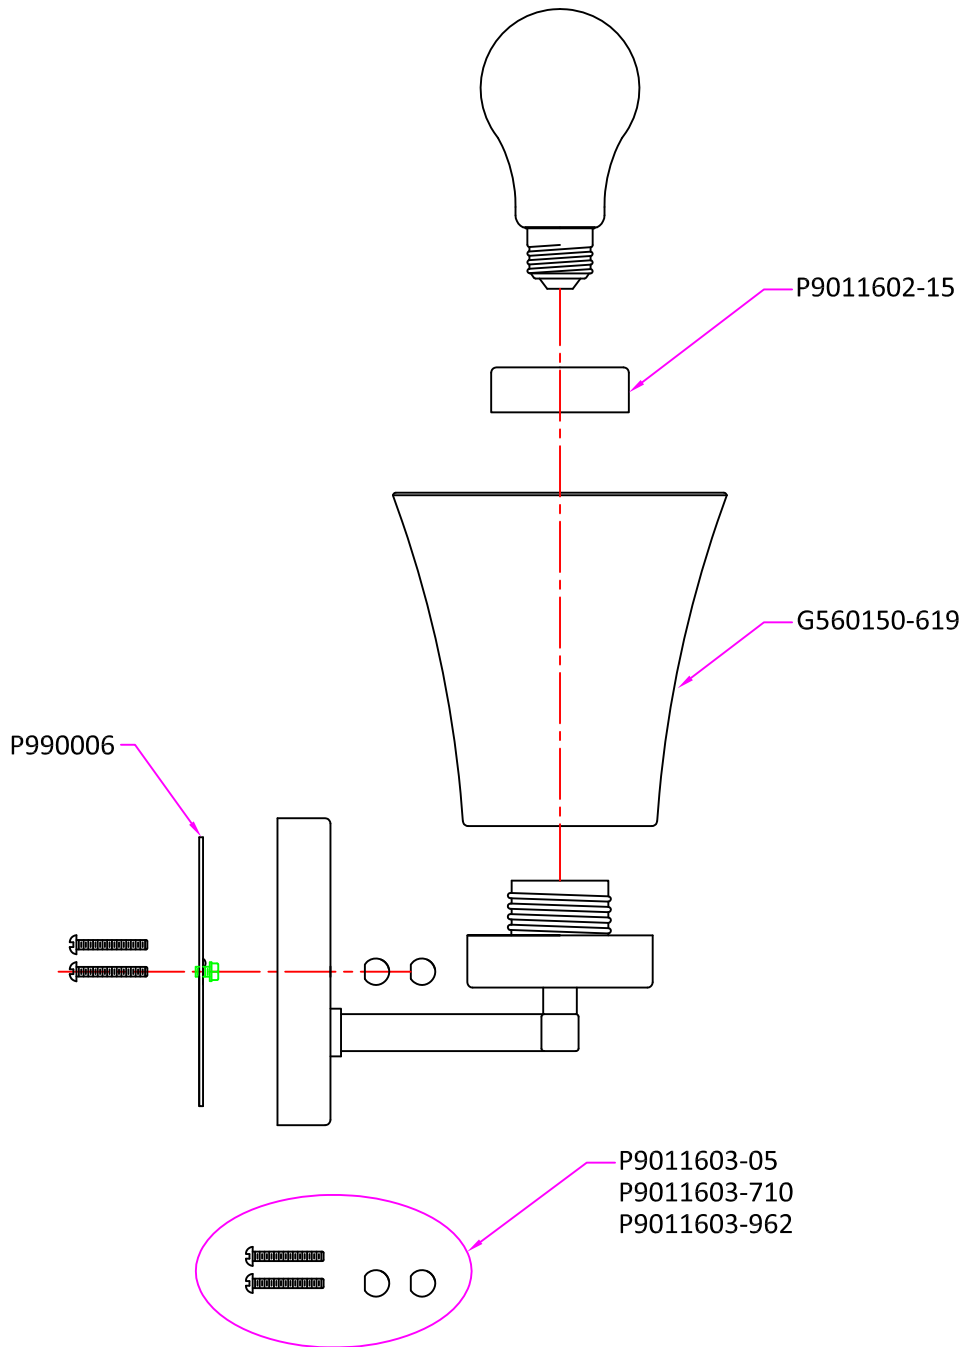

Replacement Parts

4411602 / 4411603 / 4411604

| Qty. | Part # | Description |
|------|--------------|---|
| | P990006 | Universal mounting plate,round(3/8 I.P),with #8-32 green ground screw |
| | P9011603-xxx | Ball nut (Ø13/32") and #8-32 screw (2pcs each) |
| | G560150-619 | Glass, Square 5" x 5", with 5" height |
| | P9011602-15 | Socket Ring, Ø 2" x 3/4" height,White |

* Note: -xxx: Represents different finish and optional.
Available finish please see P/N shown in the drawing or catalog.

Sea Gull Lighting®

Life Illuminated | Since 1919

www.SeaGullLighting.com