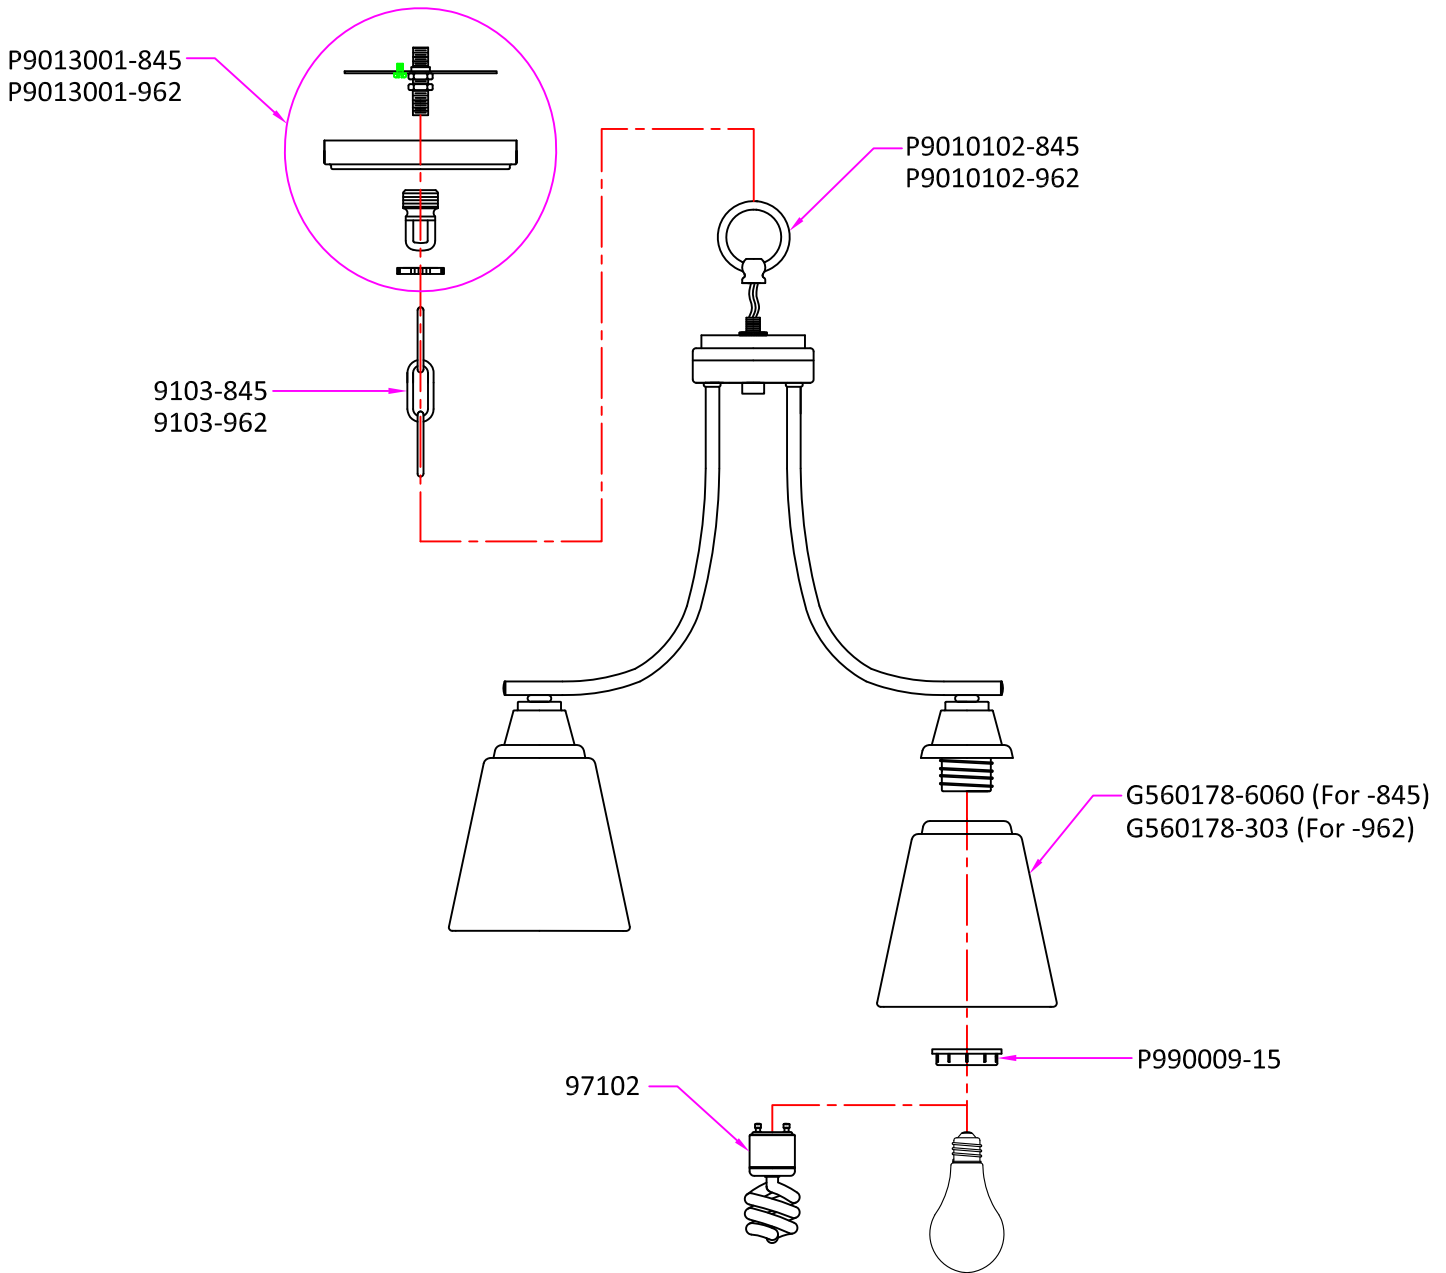

Replacement Parts

3213003 / 3213003BLE

Qty.	Part #	Description
	P9013001-xxx	Canopy kit, including canopy, mtg bar, 1/8 IP RTN, nut(2), and screw collar
	9103-xxx	Standard Chain,72" long
	P9010102-xxx	Fixture loop,1/4" thick,Ø2 1/8"
	G560178-xxx	Glass,5 1/4" SQ,with 5 3/8" height
	P990009-15	Metal Socket Ring, threads to match medium base socket,White
	97102	Self ballasted spiral bulb,GU24,13W,2700K color temperature

* Note: -xxx: Represents different finish and optional.
Available finish please see P/N shown in the drawing or catalog.

Sea Gull Lighting®

Life Illuminated | Since 1919

www.SeaGullLighting.com