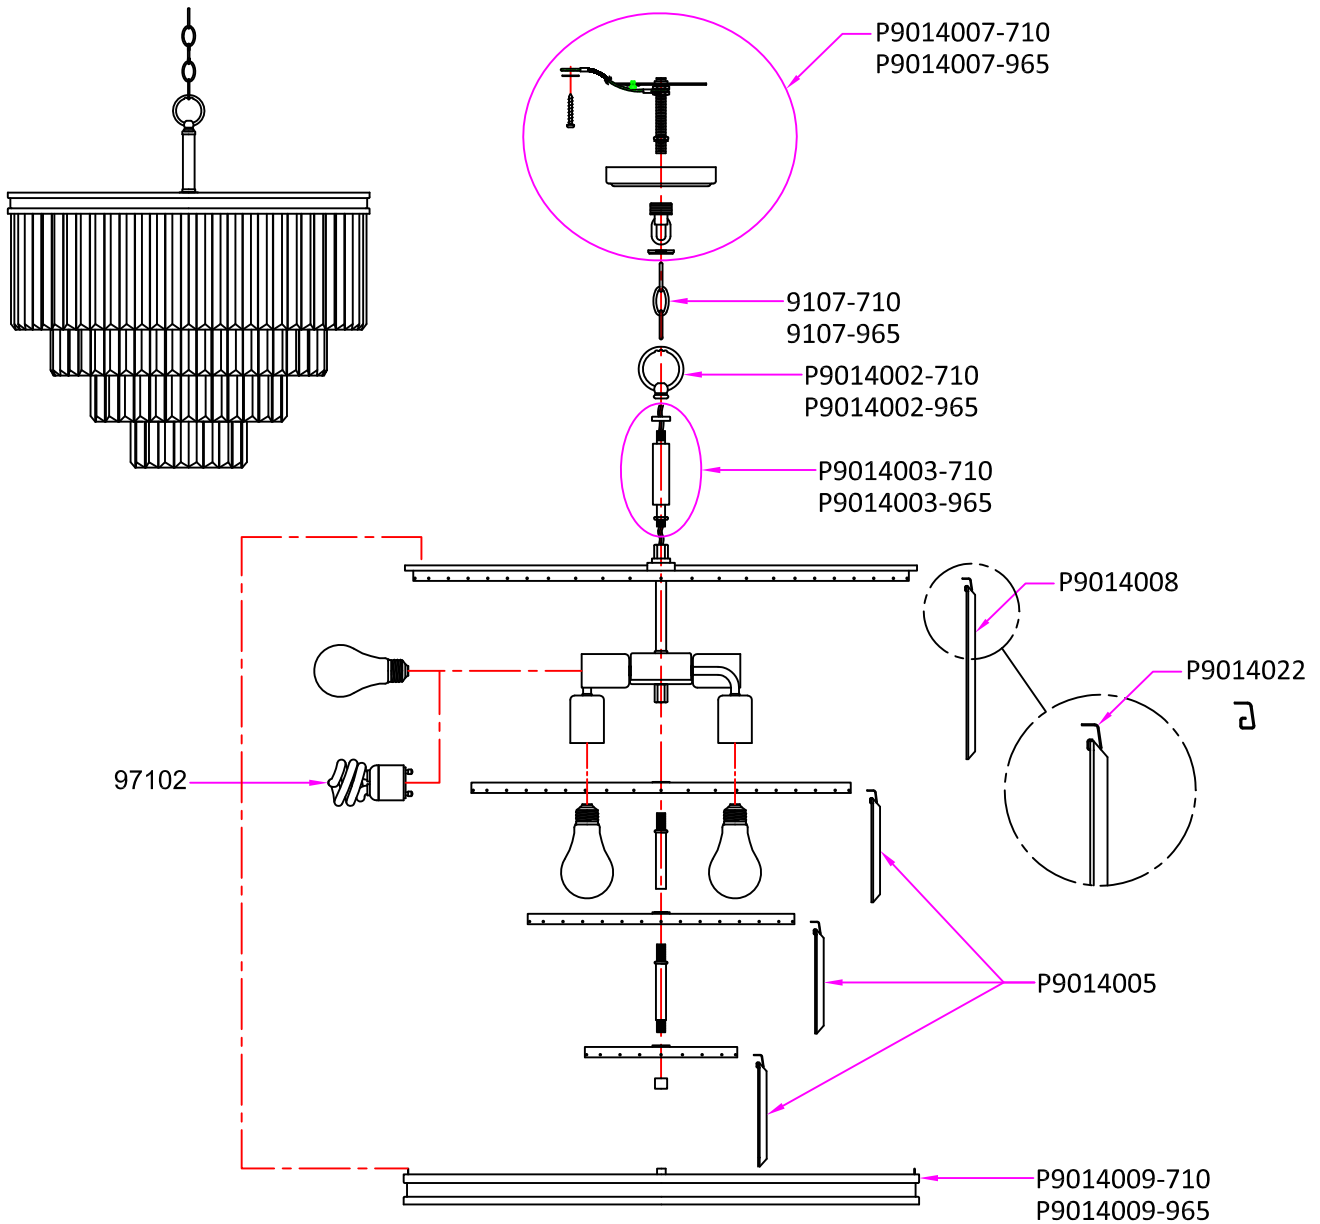

Replacement Parts

3114006 / 3114006BLE

Qty.	Part #	Description
	P9014007-xxx	Canopy Kit, including canopy, mtg bar, 1/8 IP RTN, hex nut(2), washer(2), & screw collar and safety cable set
	9107-xxx	Heavy Chain, 72"
	P9014002-xxx	Fixture Loop, 3/16" thick, Ø2 1/16", with 1/8 thread
	P9014003-xxx	Connecting tube set, steel cap, Ø3/4" tube, Ø3/8" #1/8-27 threads tube and hex nut
	P9014022	Hook for Crystal, 10pcs/set
	P9014008	Long Crystal, 7 7/8"(L) x 27/32"(W) x 15/32"(H)
	P9014005	Short Crystal, 4 3/4"(L) x 27/32"(W) x 15/32"(H)
	P9014009-xxx	Decorative Ring, Ø23 17/32" x 1 3/8"(H), 1.0mm thickness
	97102	Self ballasted spiral bulb, GU24, 13W, 2700K color temperature

* Note: -xxx: Represents different finish and optional.
Available finish please see P/N shown in the drawing or catalog.

Sea Gull Lighting®